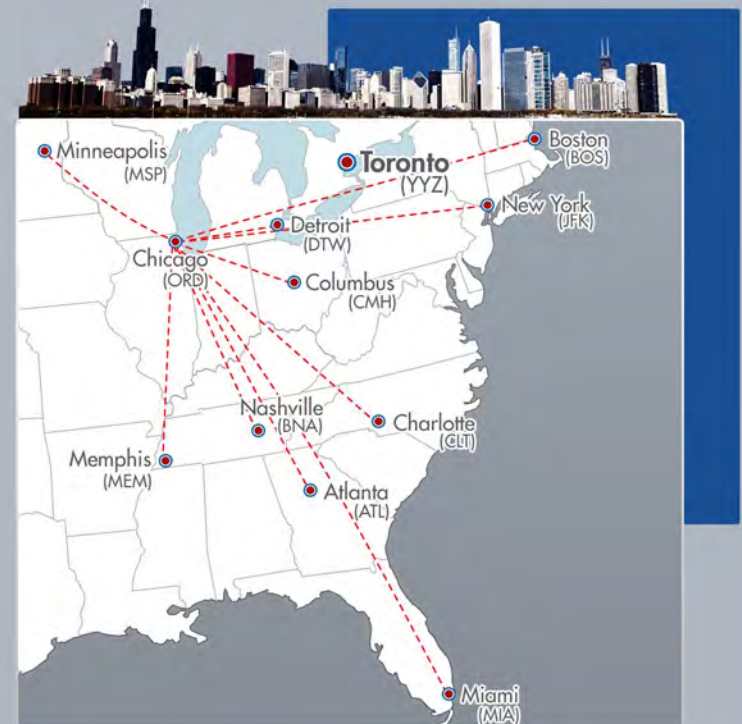

CONNECTING THE EASTERN SEABOARD

We have full operating authorities to pick up and deliver your time sensitive cargo within the continental USA. With a road feeder specialization in airport-to-airport truckload shipments, we predominantly serve the U.S. eastern seaboard, with our heaviest concentration in the Northeastern States.

We serve your requirements with a combination of our specialized fleet and partner network. Time sensitive transportation is our specialty and once our word is given, our promises are kept.